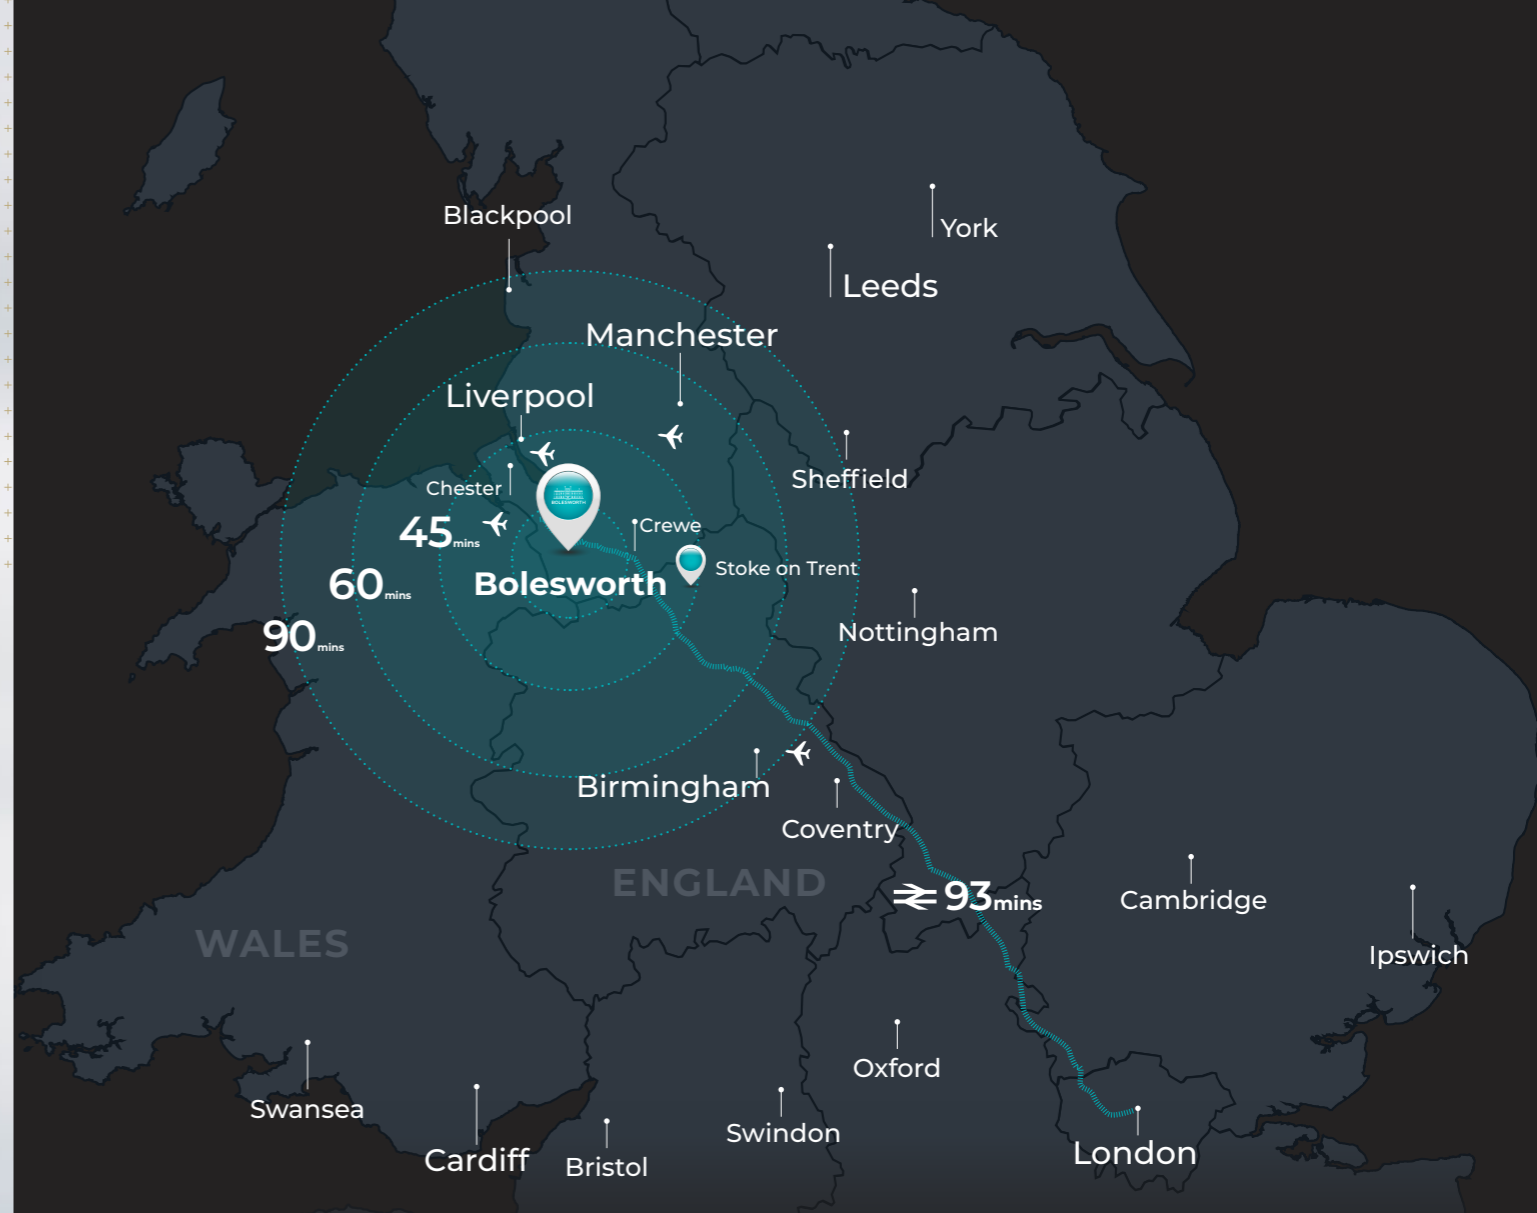

Getting to Bolesworth

BY CAR

- 20 minutes drive from Chester
- 45 minutes drive from Liverpool
- 60 minutes drive from Manchester
- 90 minutes drive from Birmingham

BY TRAIN

- 93 minutes by train to London Euston
- 55 minutes by train to Manchester
- 45 minutes by train to Liverpool

BY PRIVATE JET

- 3 International Airports within a 60 minute drive
- 29 minutes to Hawarden Airport
- We can arrange bespoke pick up and drop off

BY HELICOPTER

- 75 minutes by Helicopter flight from London
- Helipad available on site. Please contact us for landing fee information.